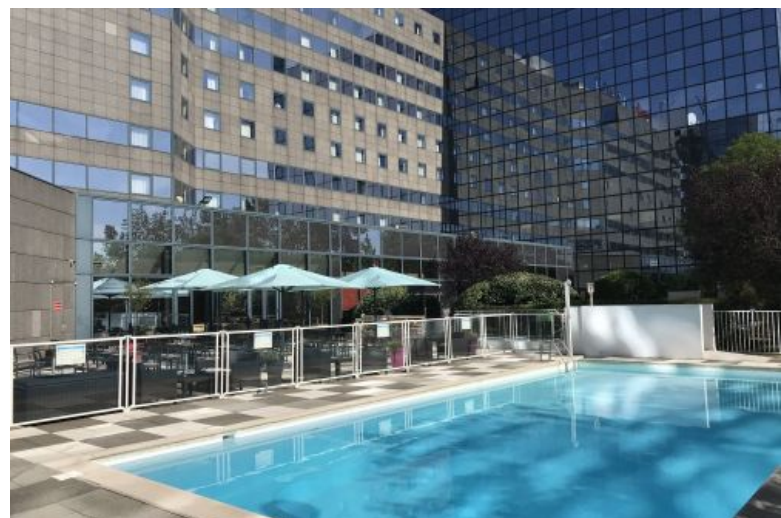

Hotel labels