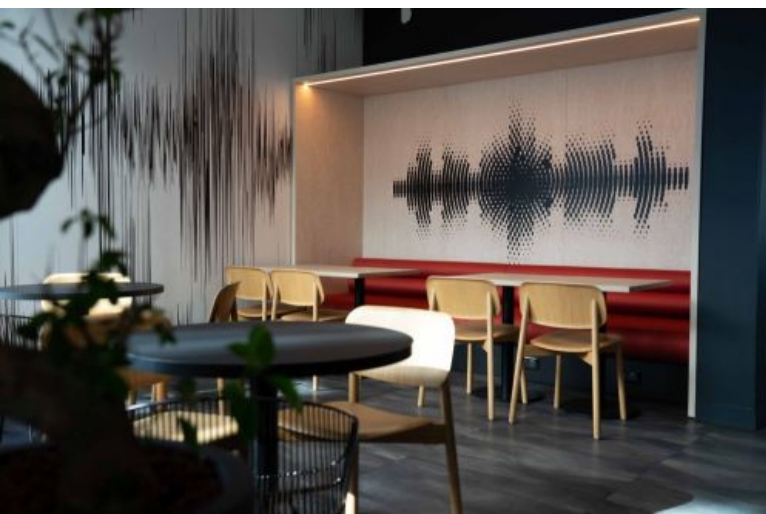

Hotel labels