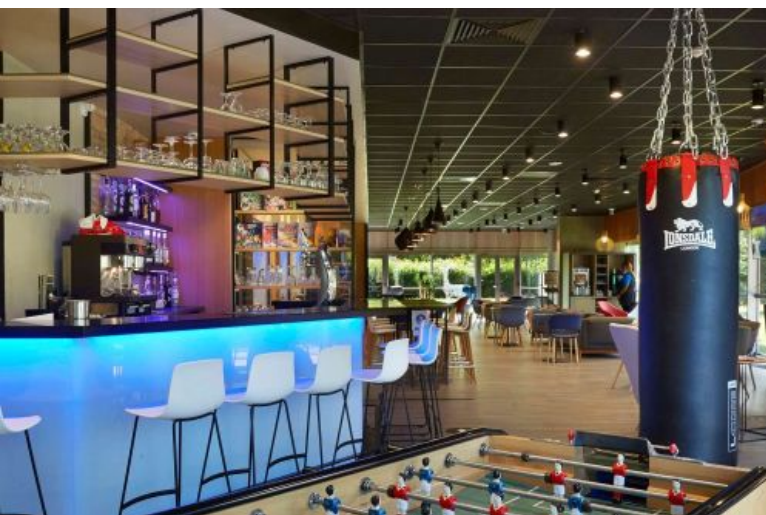

IBIS ARCHAMPS PORTE DE GENÈVE (3*)

The ibis Archamps Porte de Genève hotel offers you an ideal location on the Swiss border in the heart of an international business park and in the midst of innovative companies and start-ups or next to the European scientific institute. The hotel is located 15 minutes from the center of Geneva, its lake and its famous water jet and Geneva Cointrin international airport. The establishment has 84 non-smoking rooms including 3 for people with reduced mobility. It is located at the gates of the Alpine resorts (Flaine, Les Gets, Samoëns, Megève, Chamonix or even Morzine, Avoriaz or La Clusaz for the most famous). It is also at the crossroads of the A40 and A41 motorways. Thanks to its ideal geographical location on the Franco-Swiss border, you can also enjoy the charms of the city of Annecy, accessible in 20 minutes via the A40 motorway, or of Lausanne, Olympic city, 60 km from Geneva. Geneva, Capital of International Organizations, welcomes you for its international exhibitions, its museums and its monuments, its various wooded parks or its atypical old town.

📍 23 rue Ada Byron
74160 Archamps

☎ 04 50 95 38 18

✉ h1178@accor.com

👤 Commercial service : Olivier D'INCAU
h1178-gm@accor.com

📍 of the hotel

- 2 km from the Swiss border and 20 minutes from Annecy
- Free outdoor parking
- 15 minutes from Geneva International Airport
- On the road to the alpine resorts
- Bar open 24h/24h