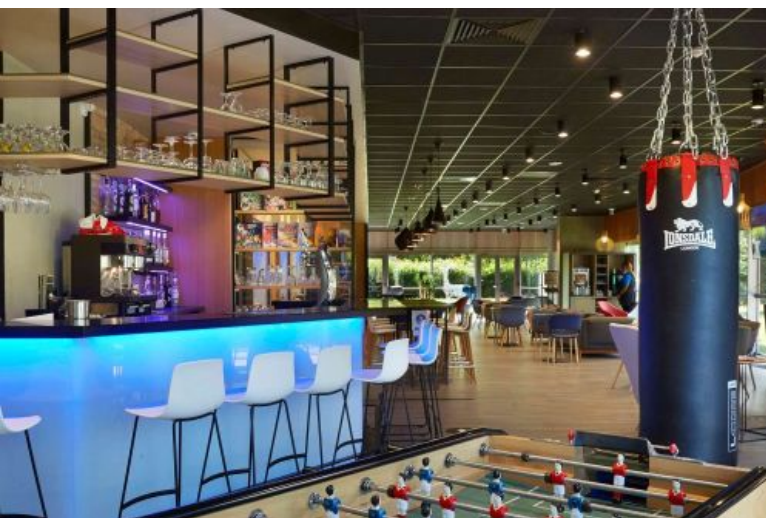

IBIS ARCHAMPS PORTE DE GENÈVE (3*)

The ibis Archamps Porte de Genève hotel offers you an ideal location on the Swiss border in the heart of an international business park and in the midst of innovative companies and start-ups or next to the European scientific institute. The hotel is located 15 minutes from the center of Geneva, its lake and its famous water jet and Geneva Cointrin international airport. The establishment has 84 non-smoking rooms including 3 for people with reduced mobility. It is located at the gates of the Alpine resorts (Flaine, Les Gets, Samoëns, Megève, Chamonix or even Morzine, Avoriaz or La Clusaz for the most famous). It is also at the crossroads of the A40 and A41 motorways. Thanks to its ideal geographical location on the Franco-Swiss border, you can also enjoy the charms of the city of Annecy, accessible in 20 minutes via the A40 motorway, or of Lausanne, Olympic city, 60 km from Geneva. Geneva, Capital of International Organizations, welcomes you for its international exhibitions, its museums and its monuments, its various wooded parks or its atypical old town.

📍 23 rue Ada Byron
74160 Archamps

☎ 04 50 95 38 18

✉ h1178@accor.com

👤 Commercial service : Olivier D'INCAU
h1178-gm@accor.com

📍 of the hotel

- 2 km from the Swiss border and 20 minutes from Annecy
- Free outdoor parking
- 15 minutes from Geneva International Airport
- On the road to the alpine resorts
- Bar open 24h/24h