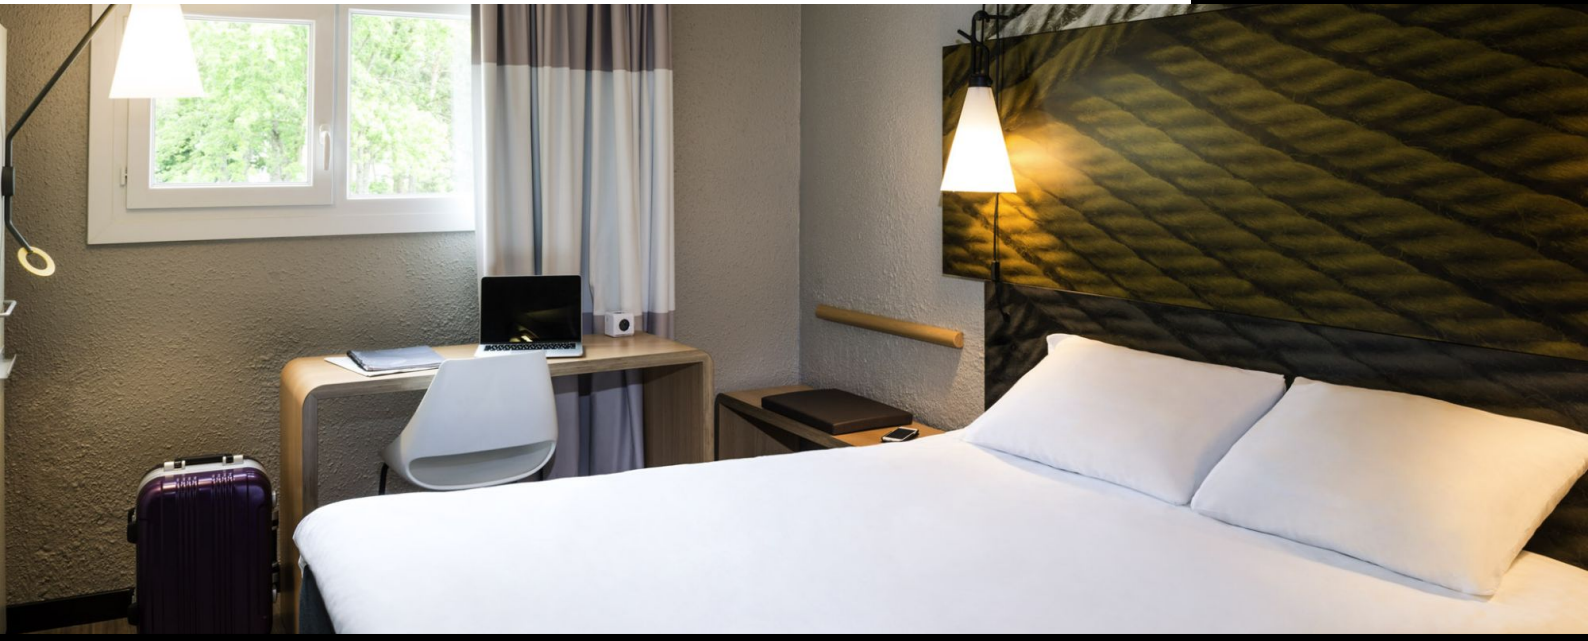

IBIS BOURG EN BRESSE (3*)

For your next stay, discover our ibis Bourg-en-Bresse hotel in a green setting near the city center. Rest in one of our 68 rooms with a contemporary design. Visit two minutes from the hotel, the royal monastery of Brou of the XVIth century with its church and its museum, but also the museum of Bresse-Domaine des Planons in Saint-Cyr-sur-Menthon which is located at 20 minutes and the Park of the Birds in Villars les Dombes at 25 minutes. 1 restaurant is at your disposal, 1 bar and 2 private parking lots with free video surveillance.