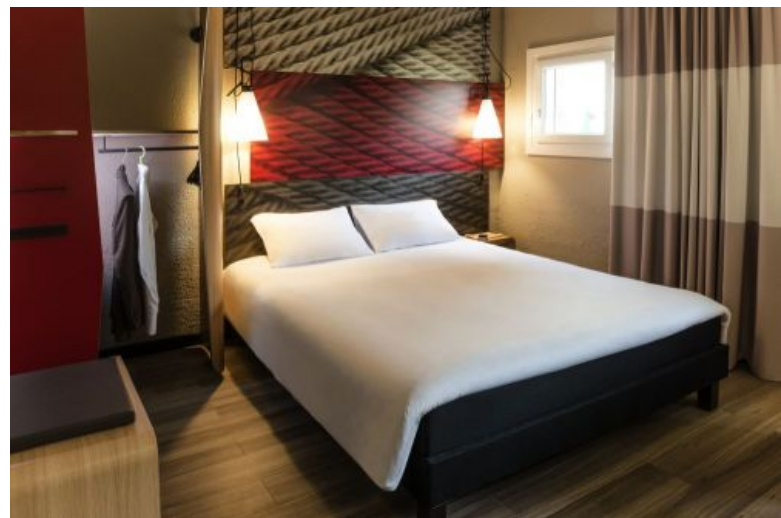

For your next stay, discover our ibis Bourg-en-Bresse hotel in a green setting near the city center. Rest in one of our 68 rooms with a contemporary design. Visit two minutes from the hotel, the royal monastery of Brou of the XVIth century with its church and its museum, but also the museum of Bresse-Domaine des Planons in Saint-Cyr-sur-Menthon which is located at 20 minutes and the Park of the Birds in Villars les Dombes at 25 minutes. 1 restaurant is at your disposal, 1 bar and 2 private parking lots with free video surveillance.

📍 6 rue du Moulin de Brou
01000 Bourg-en-Bresse

☎ 04 74 22 52 66

✉ H0603@accor.com

📍 of the hotel

- Hotel located in the city center, near a motorway
- Hotel with restaurant
- Optimal geographical location
- Dynamic and sporty city