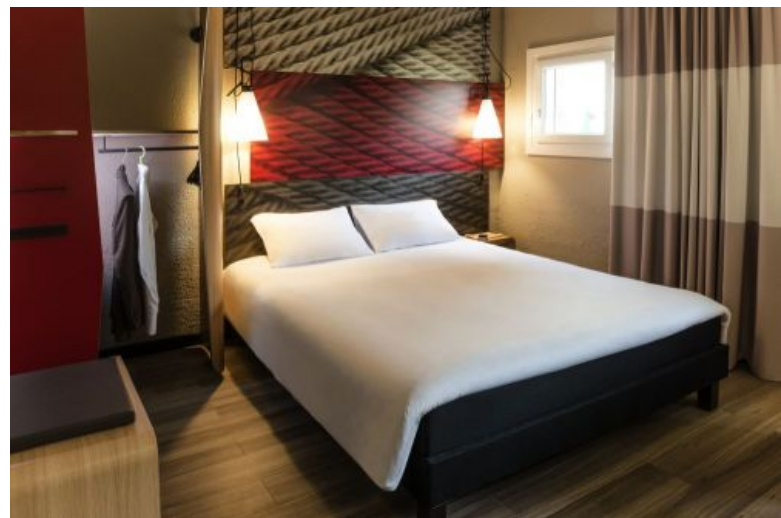

IBIS BOURG EN BRESSE (3*)

For your next stay, discover our ibis Bourg-en-Bresse hotel in a green setting near the city center. Rest in one of our 68 rooms with a contemporary design. Visit two minutes from the hotel, the royal monastery of Brou of the XVIth century with its church and its museum, but also the museum of Bresse-Domaine des Planons in Saint-Cyr-sur-Menthon which is located at 20 minutes and the Park of the Birds in Villars les Dombes at 25 minutes. 1 restaurant is at your disposal, 1 bar and 2 private parking lots with free video surveillance.

📍 6 rue du Moulin de Brou
01000 Bourg-en-Bresse

☎ 04 74 22 52 66

✉ H0603@accor.com

📍 of the hotel

- Hotel located in the city center, near a motorway
- Hotel with restaurant
- Optimal geographical location
- Dynamic and sporty city