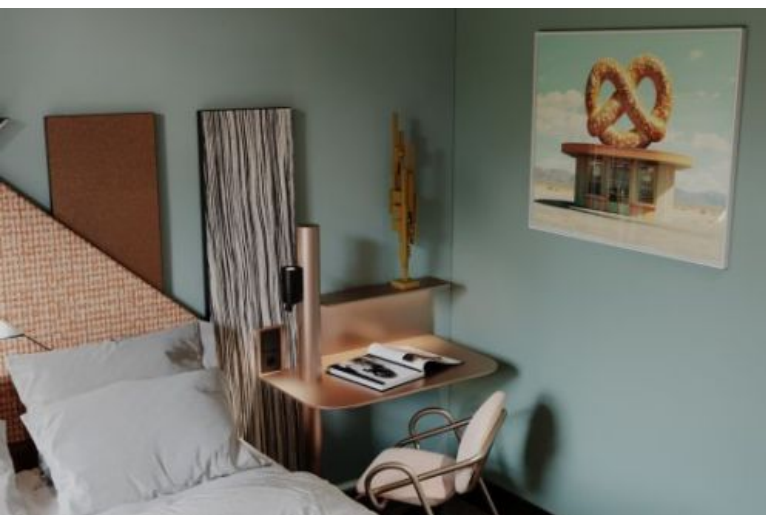

📍 14-15 Place de la Gare 67000 Strasbourg

☎ 0388157815

✉ H2149@accor.com

📍 of the hotel

- At 10 minutes from the city center
- In front of the TGV station, and positioned close to the Tram and Bus stops.
- In the heart of the European Capital.
- Only a 2-minute walk from the charming "Petite France" district and just steps away from the Cathedral.
- The European Parliament and the Convention Center are within easy reach from the hotel.